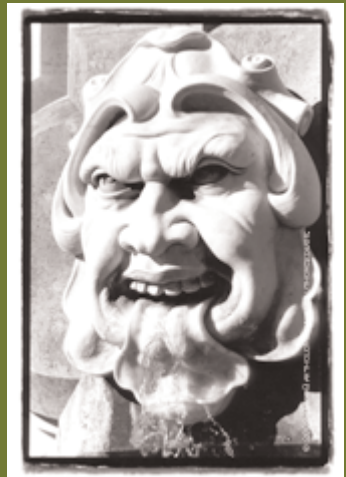

Spirit Photography: The Fine Photography of David Bartholomew

Catalog Page 2: images from "Spirit, Magic and Things Fantastic" Series

B24-21 Celtic Cross

B24-34 Child and Cross

P7-3A-C Central Park Fountain

P7-6A Central Park Angel

B24-37 Buddhist Shrine

P4-32 Altar

B28-11 Gargoyle Fountain-p

B27-34 Griffin without Sabine

B28-10 Gargoyle Fountain-ls