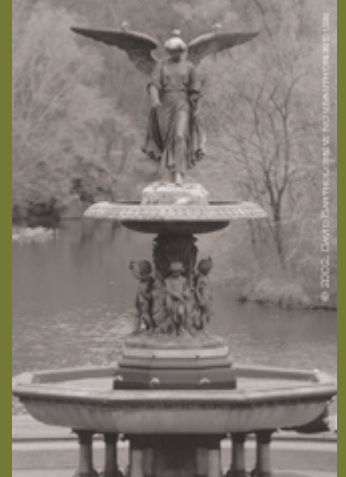

Spirit Photography: The Fine Photography of David Bartholomew

Catalog Page 2: images from "Spirit, Magic and Things Fantastic" Series

B24-21 Celtic Cross

B24-34 Child and Cross

P7-3A-C Central Park Fountain